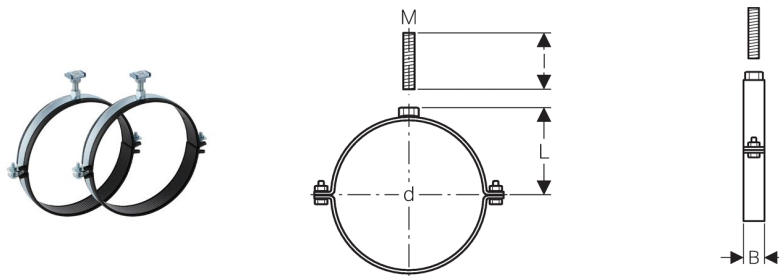

Geberit Pluvia pipe bracket set with electrofusion tape for anchor point

Application purposes

- For fastening to Geberit Pluvia support rails with C-profile
- For fastening with threaded rods
- For anchor-point fastening of pipes

Characteristics

- Female thread
- Zinc-plated

Technical data

Material Steel

Scope of delivery

- Set of 2 pieces

Article

Art. no.	DN	d, \varnothing [mm]	M [mm]	B [cm]	L [cm]	l [cm]
372.861.00.1	300	315	16	3	18	6